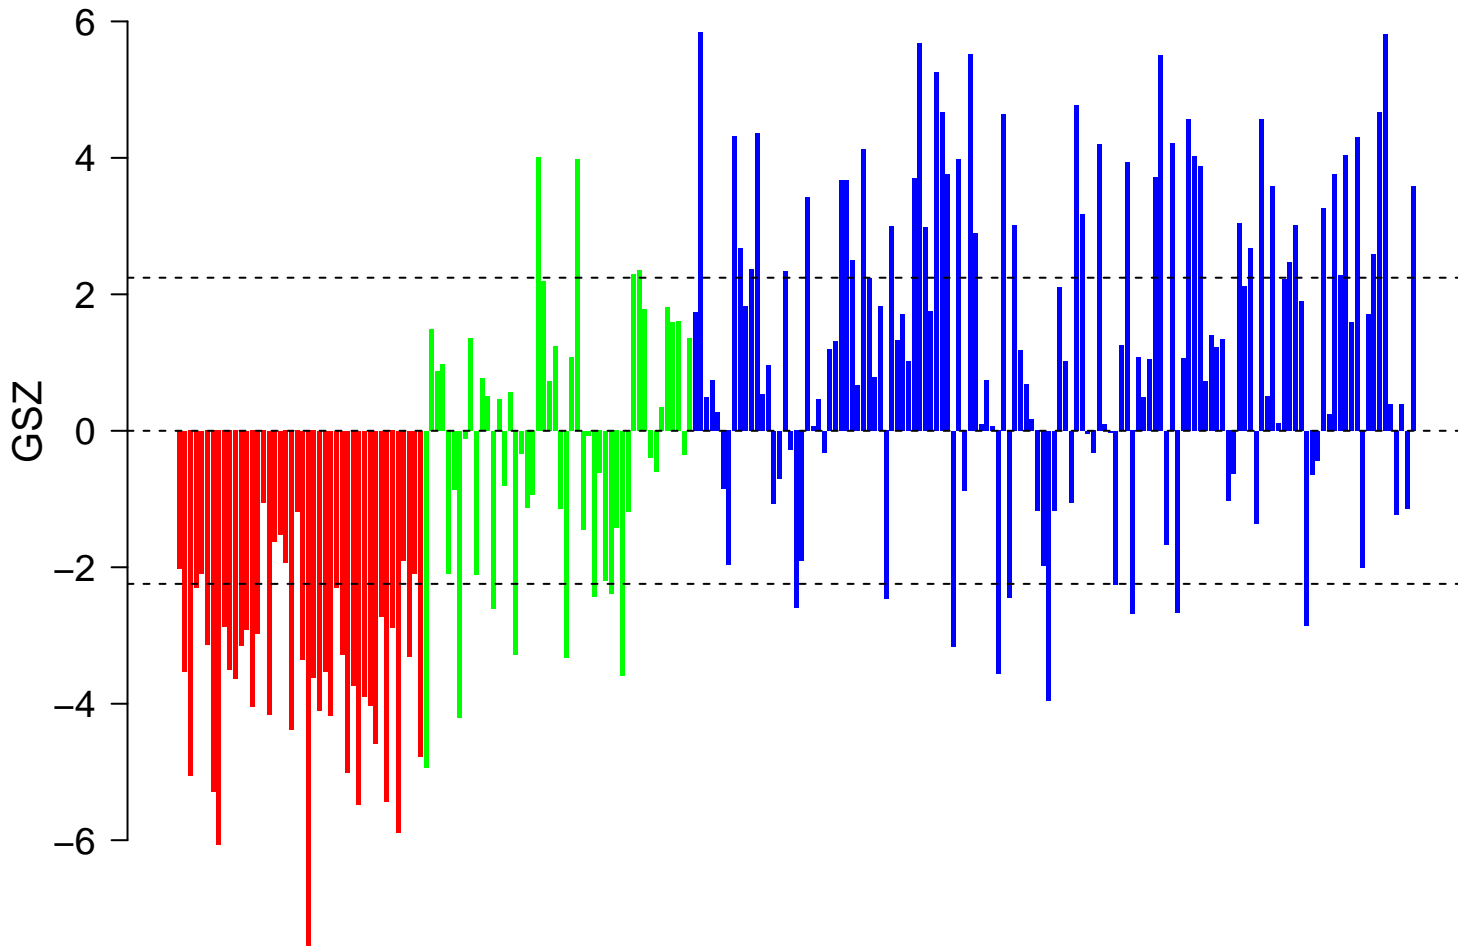

# KEGG\_TOLL\_LIKE\_RECEPTOR\_SIGNALING\_PATHWAY

# KEGG\_TOLL\_LIKE\_RECEPTOR\_SIGNALING\_PATHWAY

■ on  
■ -  
□ off