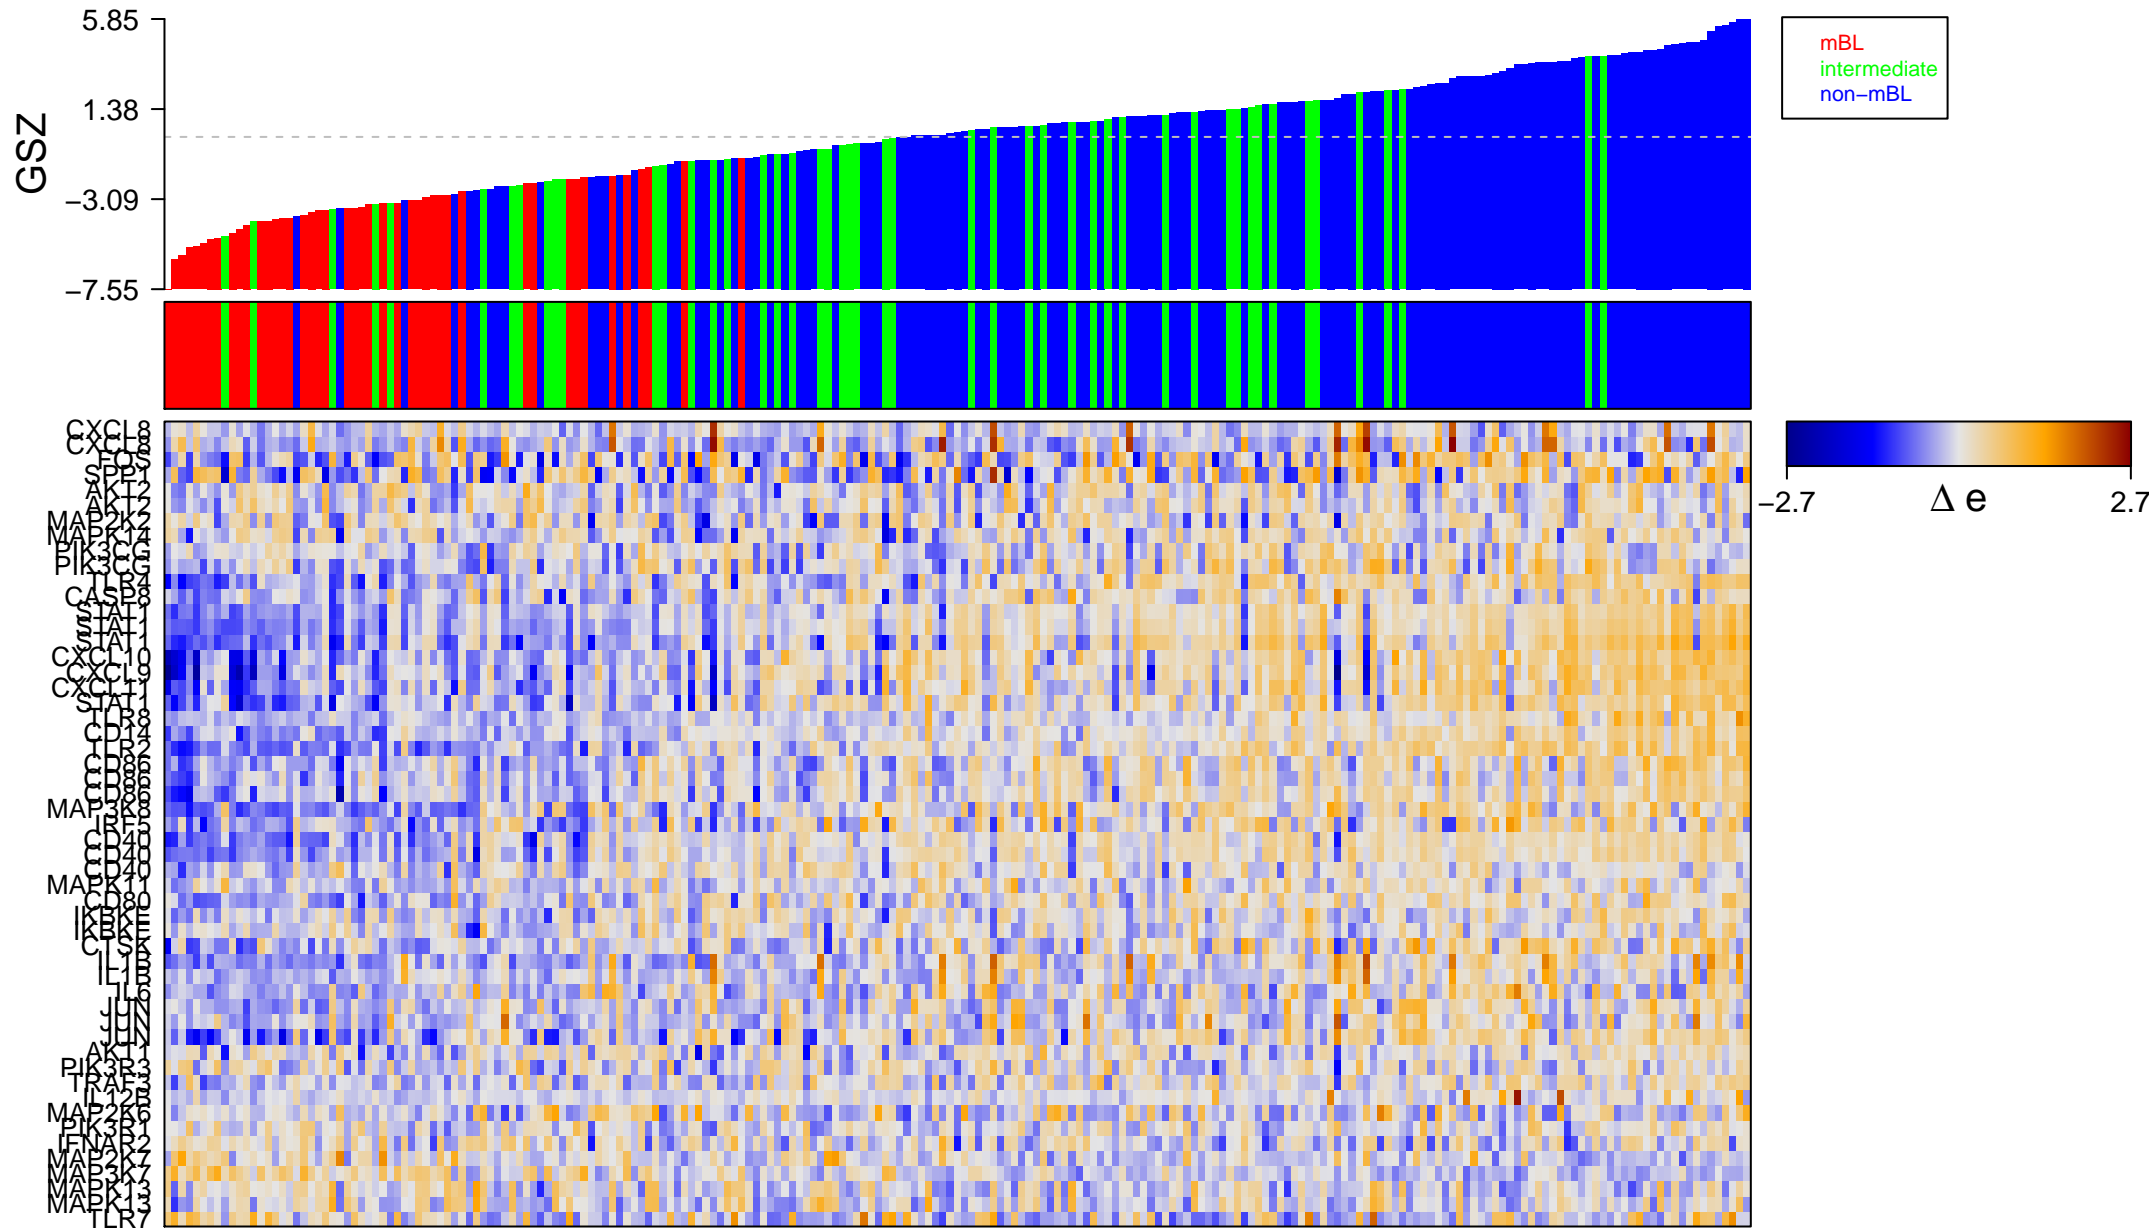

# KEGG\_TOLL\_LIKE\_RECEPTOR\_SIGNALING\_PATHWAY

# KEGG\_TOLL\_LIKE\_RECEPTOR\_SIGNALING\_PATHWAY

■ on  
■ -  
□ off